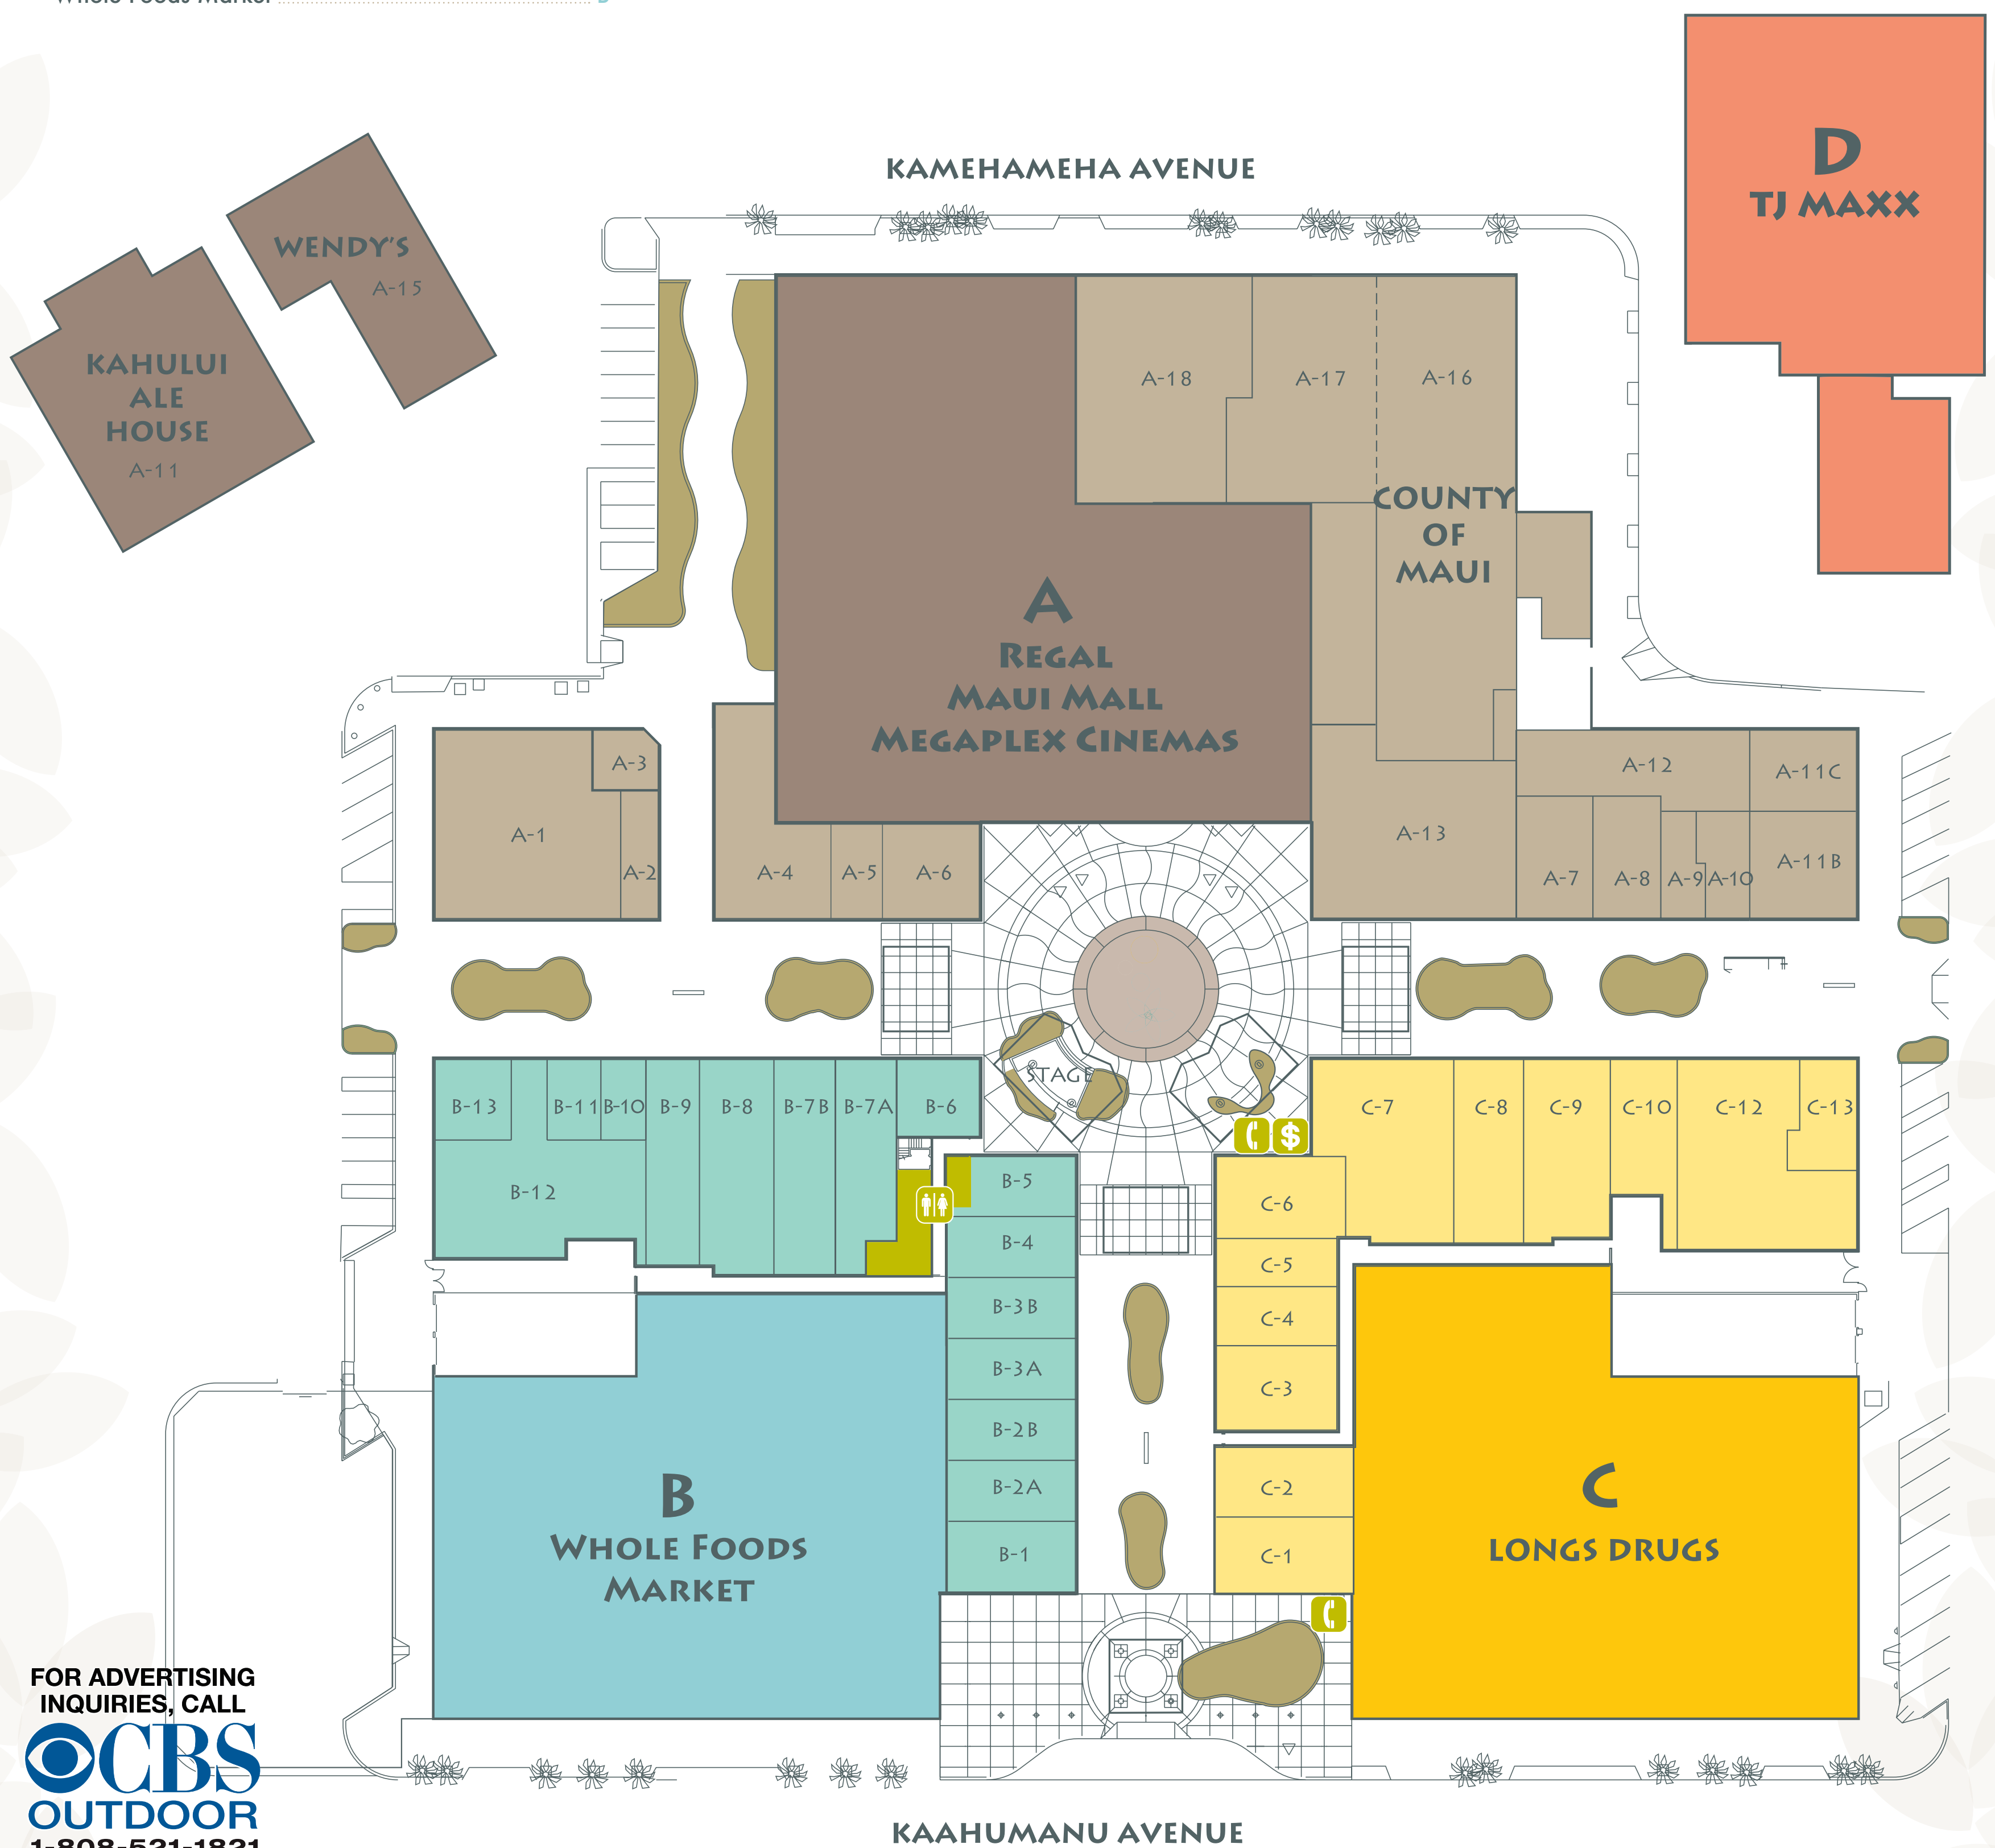

MAUI MALL SHOPPING & DINING DIRECTORY

RESTAURANTS

Baskin Robbins	C-1
Da Shrimp Hale	C-3
Genki Sushi	C-7
IHOP	A-1
Kahului Ale House	A-11
Pizza Hut	A-4
Subway	A-11c
Siu's Chinese Kitchen	C-5
Tasaka Guri Guri	C-13
Thailand Cuisine	C-4
Wendy's	A-15

GROCERY & CONVENIENCE

Longs Drug Store	C
Whole Foods Market	B

SERVICES

Color Nail Salon & Spa	B-7a
Cricket Wireless	C-2
Great Styles and Cuts	B-13
Haleakala Solar	C-3
Keoni's HotLava DanceFit Studio	C-10
Maui County Business Resource Center	B-9
Maui County Real Property Tax	A-18
Maui County Service Center	A-16/A-17
Pure Barre	B-5
Supercuts	A-12

ENTERTAINMENT

Fun Factory	A-13
Regal Maui Mall Megaplex	A

SHOPPING

Crystal Dreams	A-9
Hawaiian Island Creations (HIC)	B-1
Maui Creations	C-9
TJ Maxx	D
YNVU Clothing Company	A-5

LEGEND

- RESTROOMS
- TELEPHONES
- ATM

FOR ADVERTISING
INQUIRIES, CALL
CBS
OUTDOOR
1-808-521-1821

Follow us on
For more information or at www.MauiMall.com